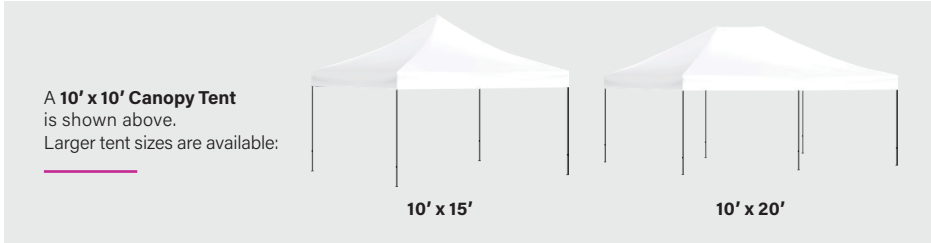

A **10' x 10' Canopy Tent** is shown above. Larger tent sizes are available:

10' x 15'

10' x 20'

A set of **Canopy Weight Bags** helps keep your canopy grounded on hard surfaces and in inclement weather.

Canopy Tents come with a **FREE Roller Bag**.